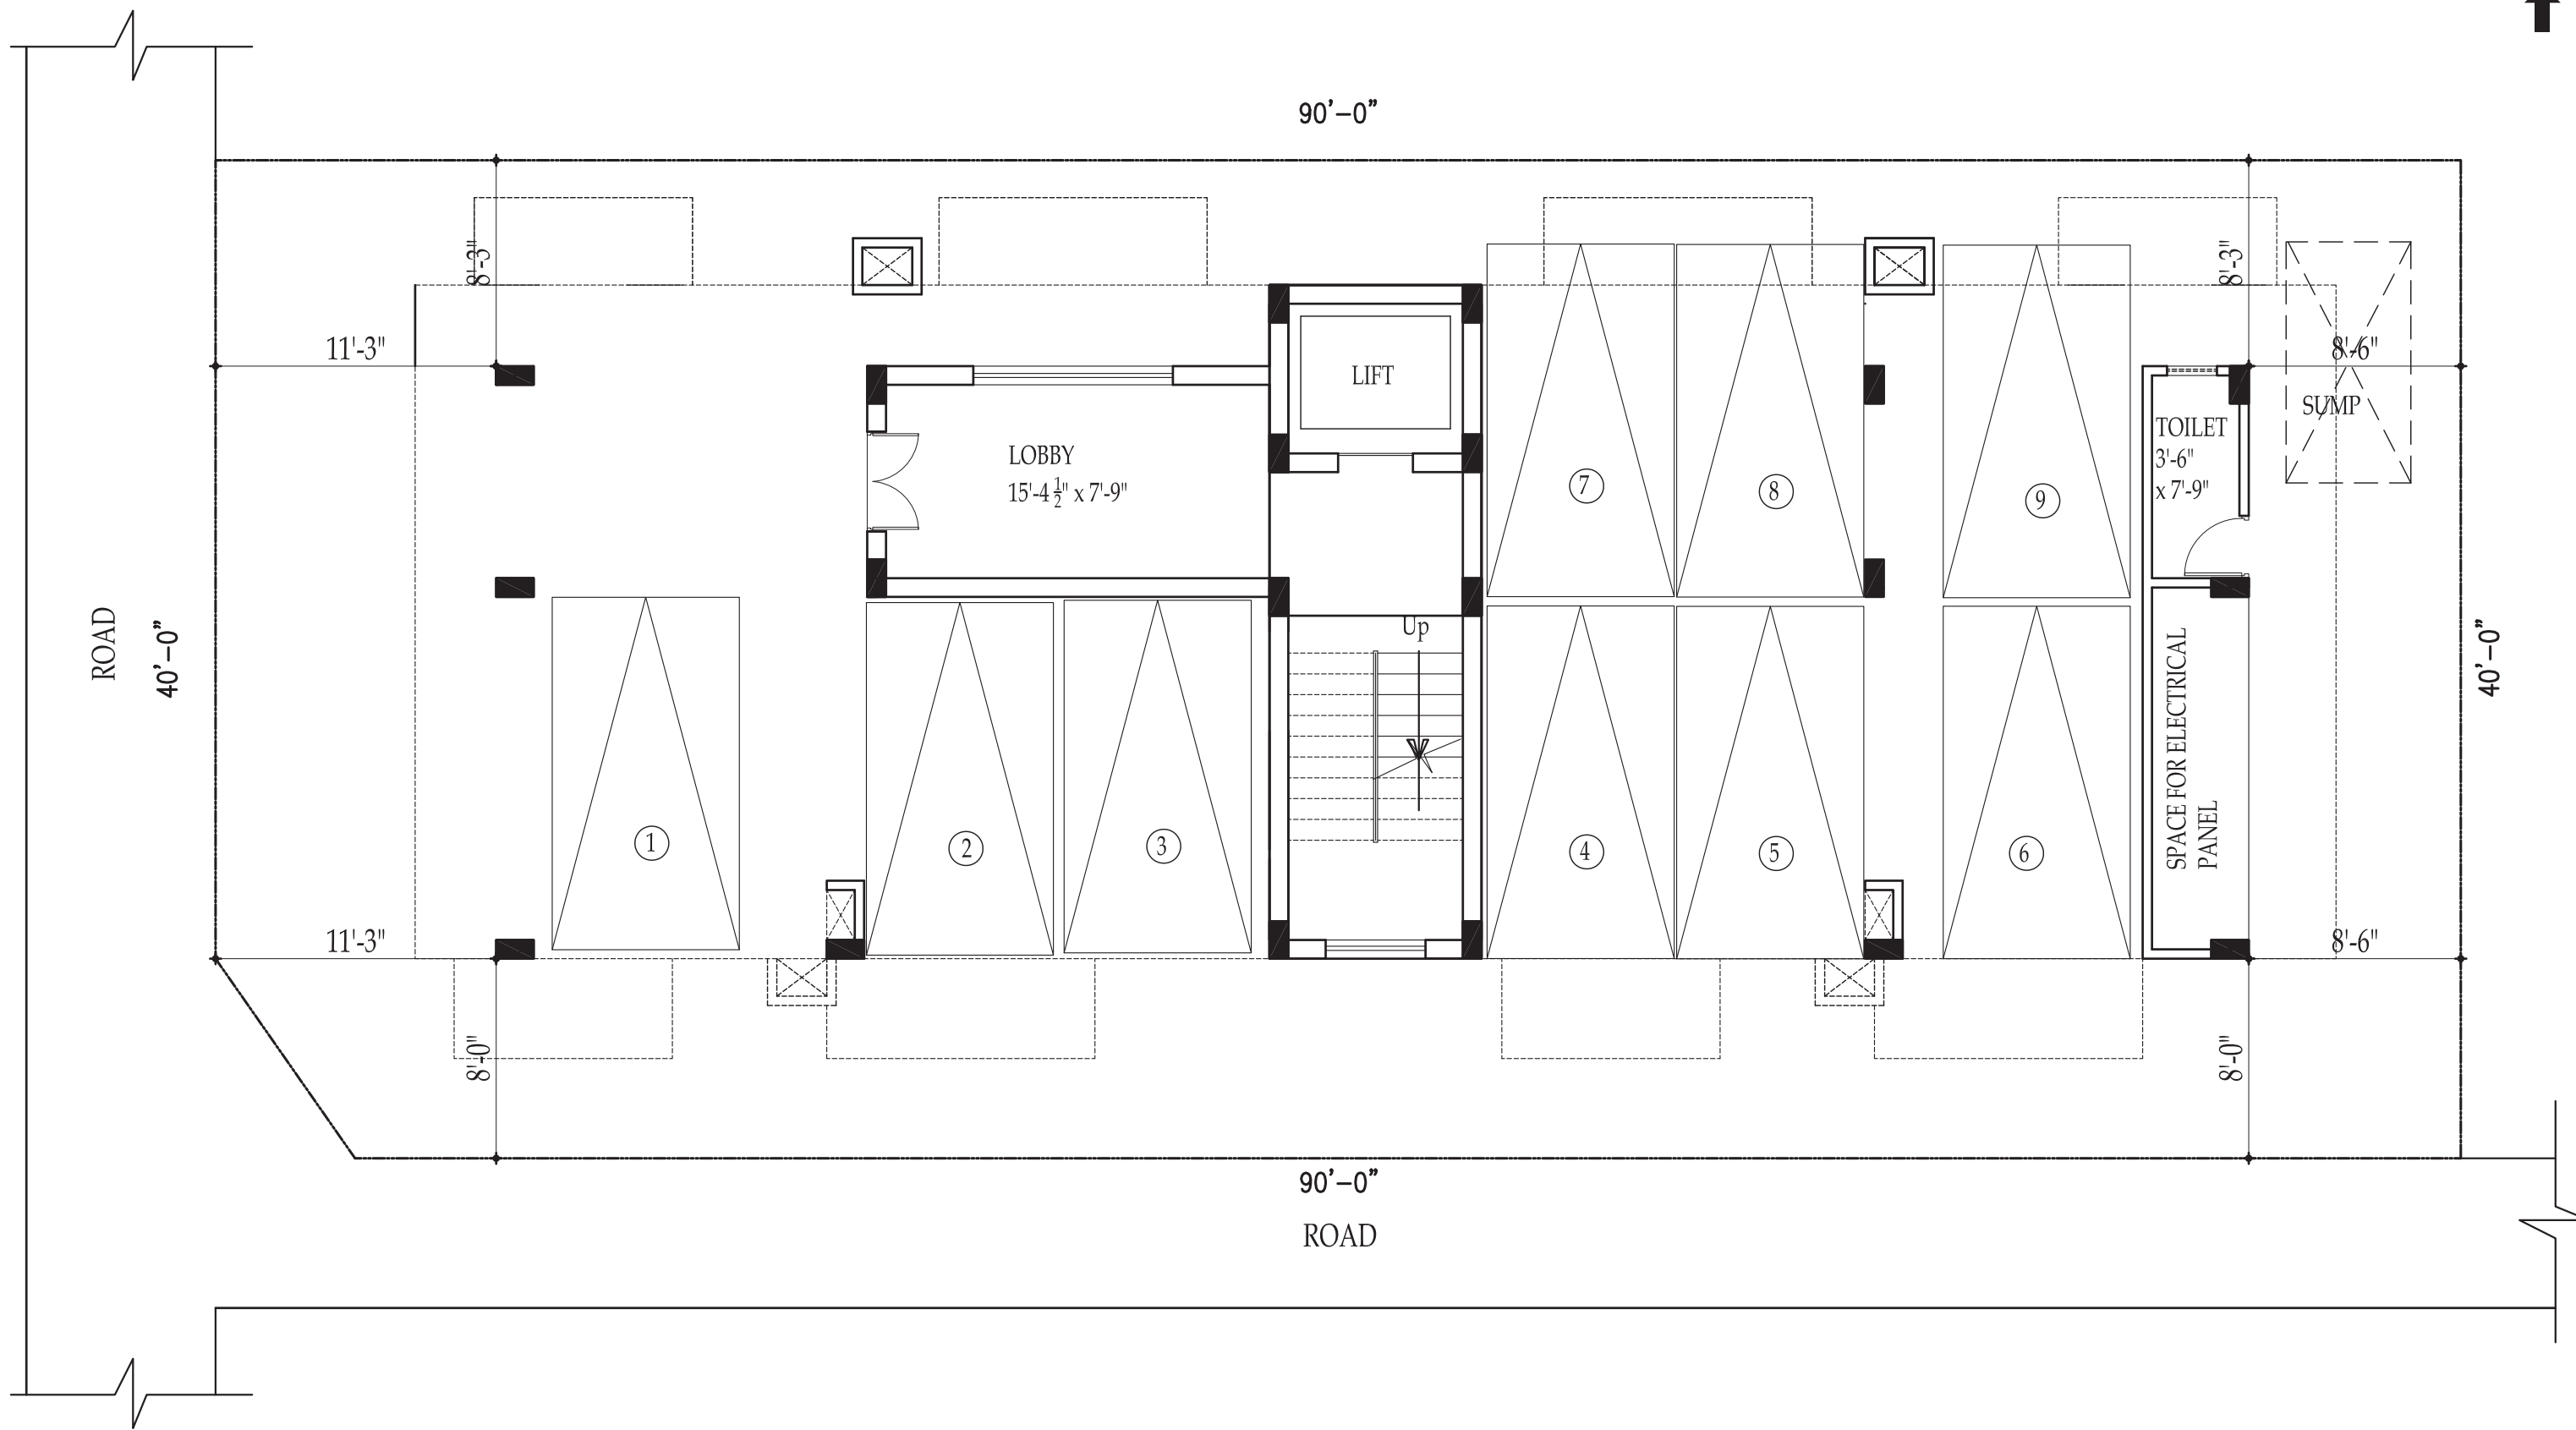

NORTH
↑

An Ambhadi Estates Project

SUMANGALA ENCLAVE
T.NAGAR

📍 North Boag Road, T.Nagar, Chennai

📞 +91 7358 61 61 61

✉ connect@sarashgroup.com

STILT FLOOR PLAN