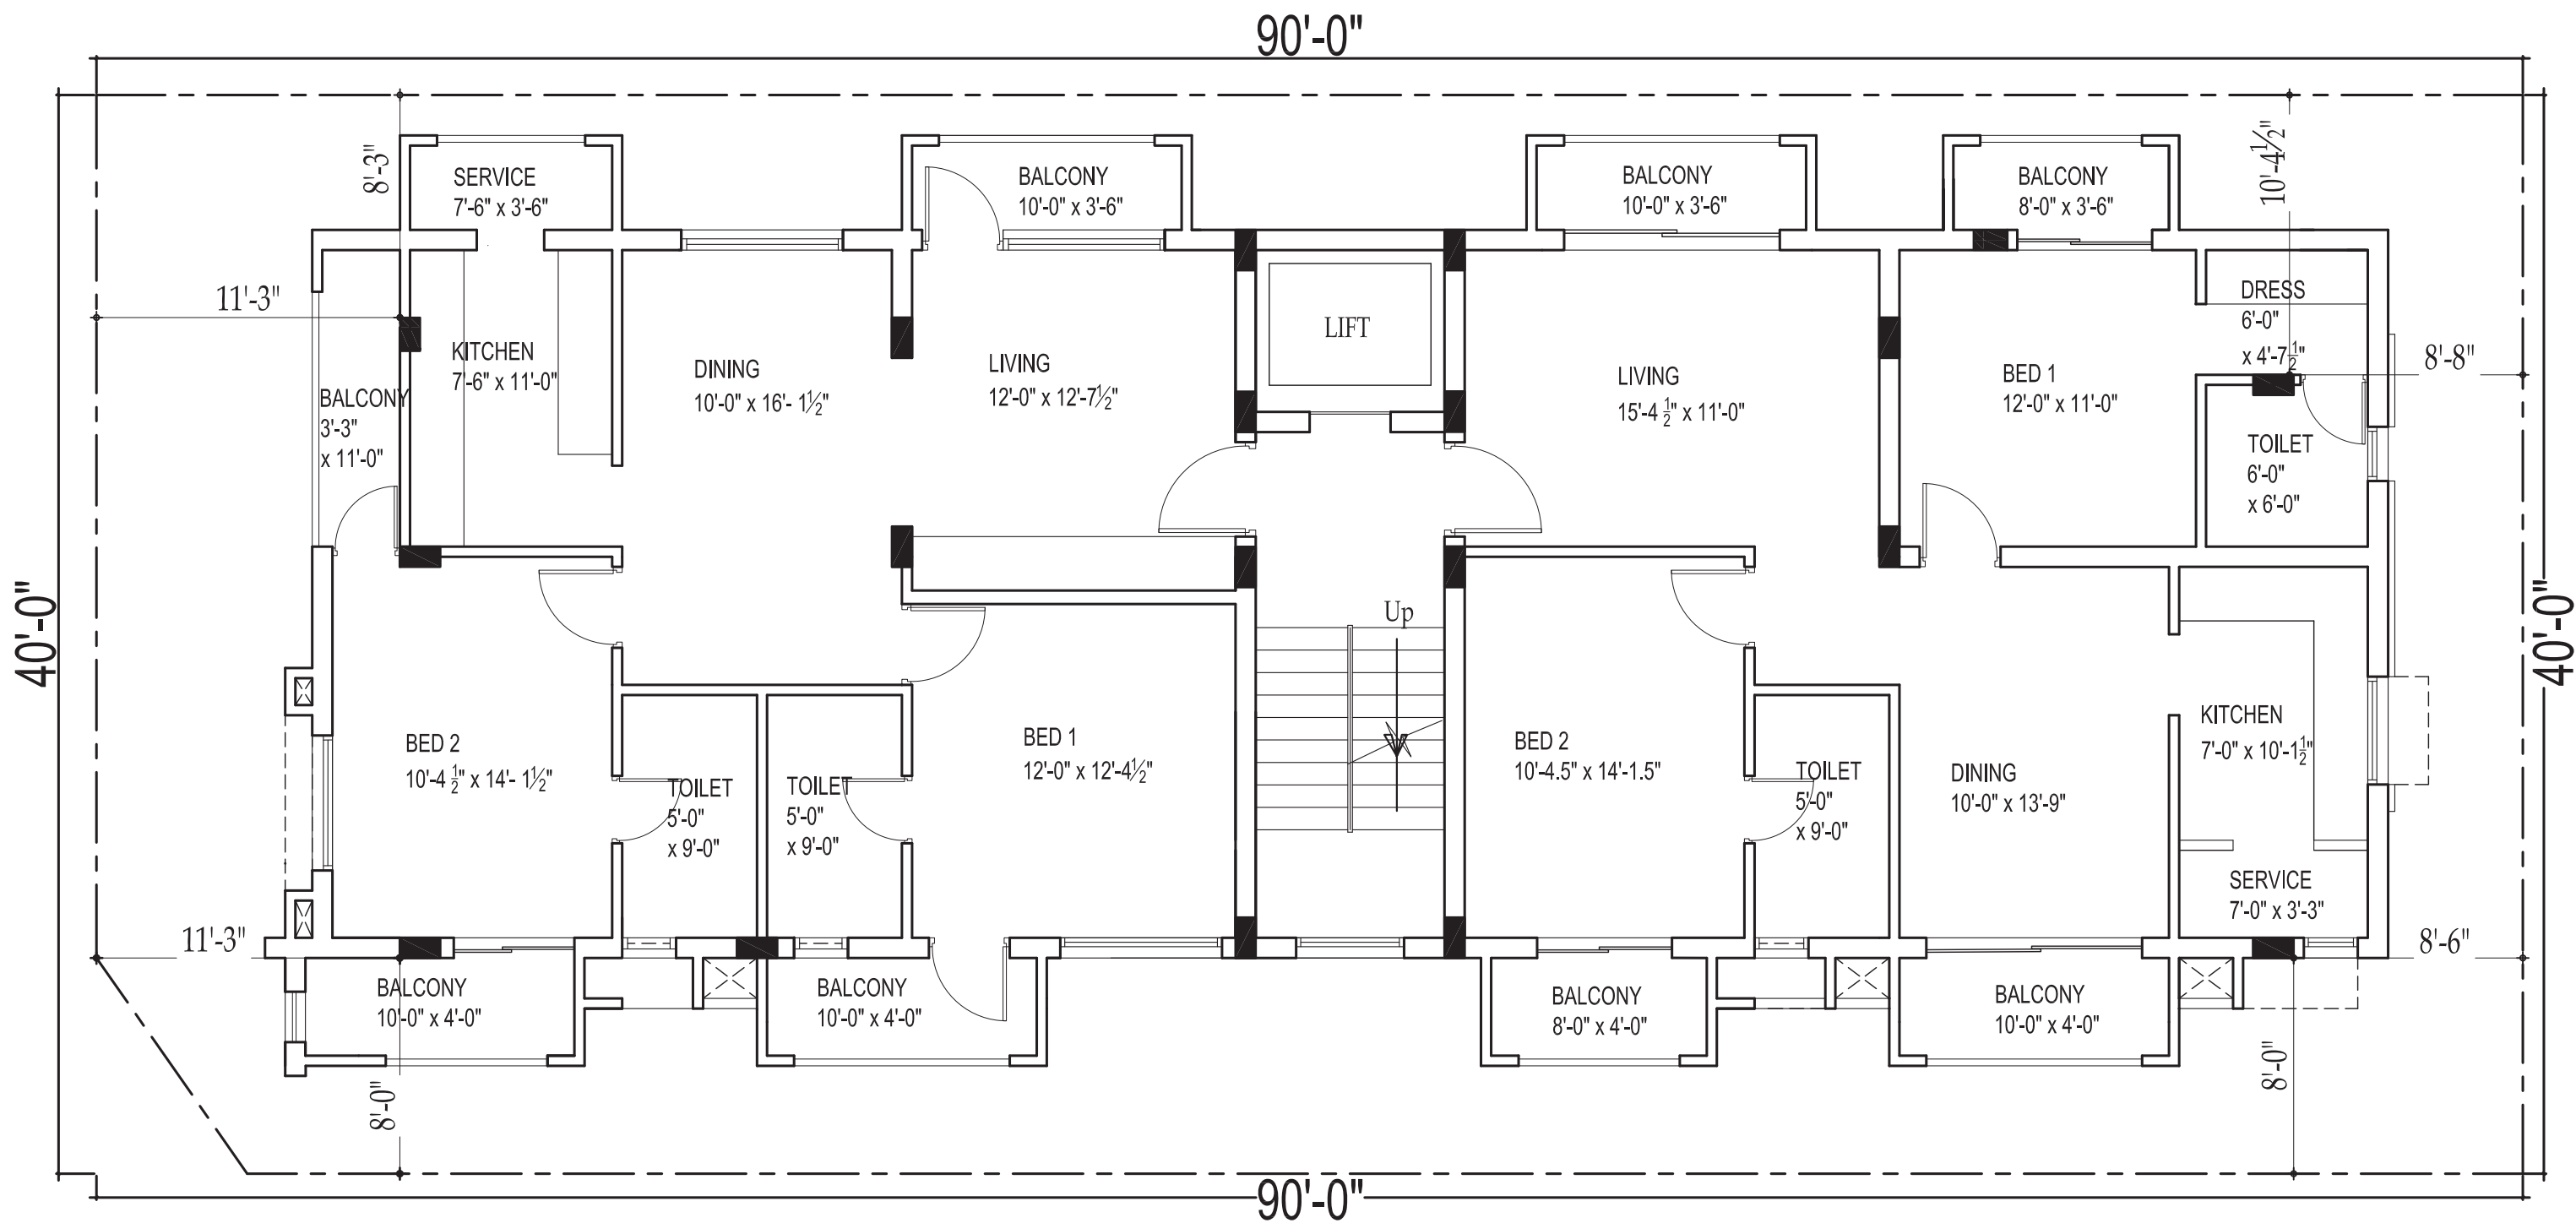

NORTH

An Ambhadi Estates Project
SUMANGALA ENCLAVE
 T.NAGAR

📍 North Boag Road, T.Nagar, Chennai

📞 +91 7358 61 61 61

✉ connect@sarashgroup.com

TYPICAL FLOOR PLAN
 (FIRST, SECOND AND THIRD FLOOR)